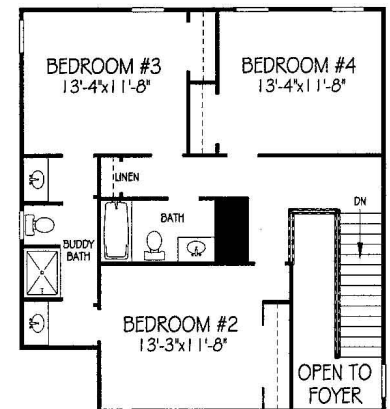

# The Concord Deluxe

Lower Floor Plan

Upper Floor Plan  
3 Bedroom

Upper Floor Plan  
4 Bedroom

Total Square Footage: 2387 s.f.

Floor plan shown may demonstrate optional features which may be available. Salesperson will assist you with standard and optional features.