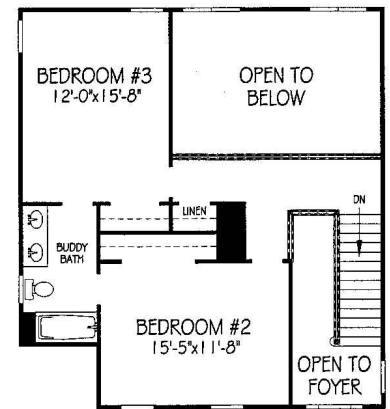

# The Concord Deluxe

Lower Floor Plan

Upper Floor Plan  
3 Bedroom

Upper Floor Plan  
4 Bedroom

Total Square Footage: 2387 s.f.

Floor plan shown may demonstrate optional features which may be available. Salesperson will assist you with standard and optional features.