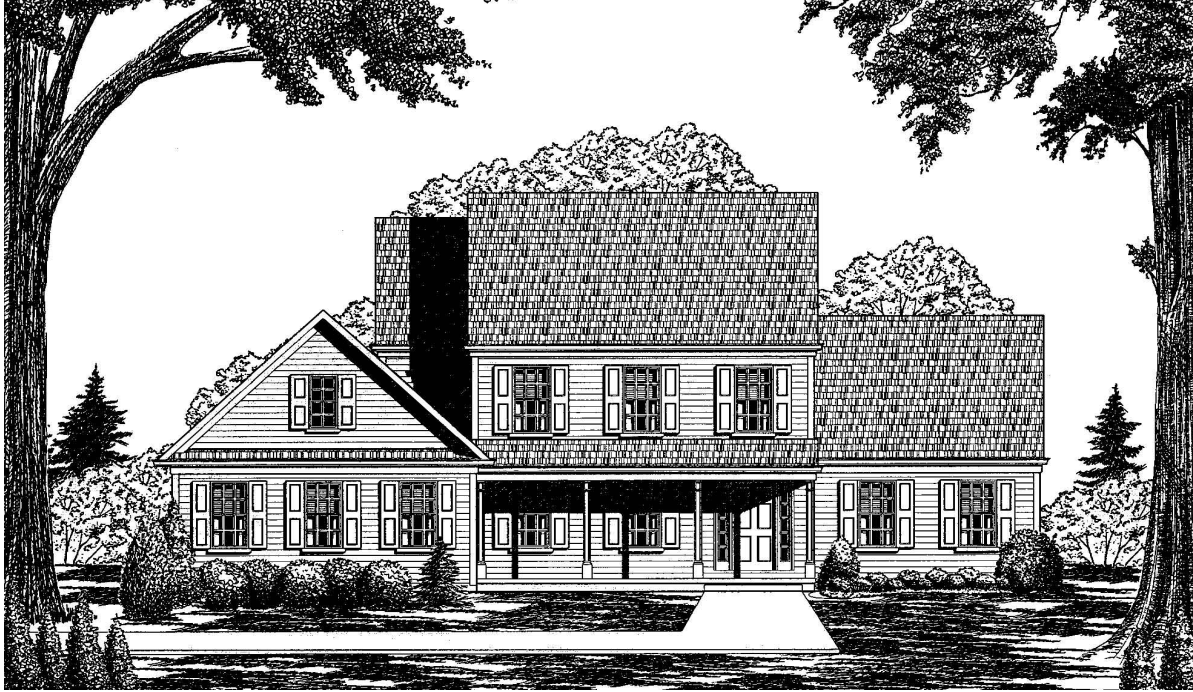

# The Concord Deluxe

Lower Floor Plan

Upper Floor Plan  
3 Bedroom

Upper Floor Plan  
4 Bedroom

Total Square Footage: 2387 s.f.

Floor plan shown may demonstrate optional features which may be available. Salesperson will assist you with standard and optional features.